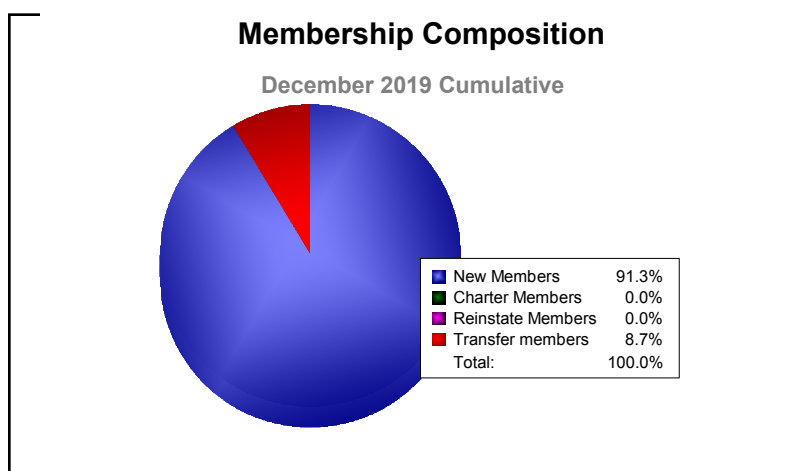

Year	New Clubs	Dropped Clubs	Gain/ Loss Clubs	New Members	Charter Members	Reinstate Members	Transfer Members	Total Member Added	Total Members Dropped	Gain/ Loss Members
2015-2016	0	-1	-1	106	1	2	8	117	-116	1
2016-2017	0	-1	-1	98	1	8	6	113	-152	-39
2017-2018	0	-1	-1	89	0	1	4	94	-163	-69
2018-2019	0	0	0	66	0	8	4	78	-95	-17
2019-2020	0	0	0	42	0	0	4	46	-59	-13
<b>Average</b>	<b>0</b>	<b>-1</b>	<b>-1</b>	<b>80</b>	<b>0</b>	<b>4</b>	<b>5</b>	<b>90</b>	<b>-117</b>	<b>-27</b>

Year	New Clubs	Dropped Clubs	Gain/ Loss Clubs	New Members	Charter Members	Reinstate Members	Transfer Members	Total Member Added	Total Members Dropped	Gain/ Loss Members
2015-2016	0	0	0	21	0	0	0	21	-17	4
2016-2017	1	0	1	10	22	0	1	33	-38	-5
2017-2018	0	-1	-1	10	1	0	0	11	-41	-30
2018-2019	0	0	0	18	0	0	1	19	-9	10
2019-2020	0	0	0	6	0	0	0	6	-8	-2
<b>Average</b>	<b>0</b>	<b>0</b>	<b>0</b>	<b>13</b>	<b>5</b>	<b>0</b>	<b>0</b>	<b>18</b>	<b>-23</b>	<b>-5</b>