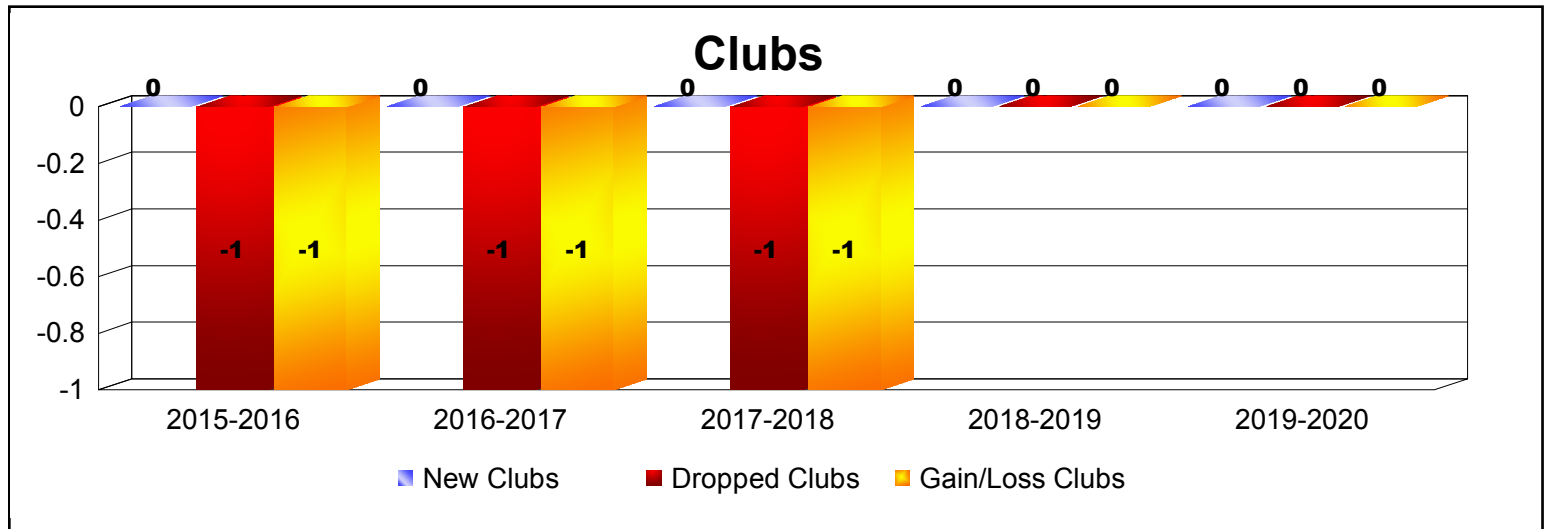

Year	New Clubs	Dropped Clubs	Gain/ Loss Clubs	New Members	Charter Members	Reinstate Members	Transfer Members	Total Member Added	Total Members Dropped	Gain/ Loss Members
2015-2016	0	-1	-1	106	1	2	8	117	-116	1
2016-2017	0	-1	-1	98	1	8	6	113	-152	-39
2017-2018	0	-1	-1	89	0	1	4	94	-163	-69
2018-2019	0	0	0	66	0	8	4	78	-95	-17
2019-2020	0	0	0	42	0	0	4	46	-59	-13
<b>Average</b>	<b>0</b>	<b>-1</b>	<b>-1</b>	<b>80</b>	<b>0</b>	<b>4</b>	<b>5</b>	<b>90</b>	<b>-117</b>	<b>-27</b>

Year	New Clubs	Dropped Clubs	Gain/ Loss Clubs	New Members	Charter Members	Reinstate Members	Transfer Members	Total Member Added	Total Members Dropped	Gain/ Loss Members
2015-2016	0	0	0	21	0	0	0	21	-17	4
2016-2017	1	0	1	10	22	0	1	33	-38	-5
2017-2018	0	-1	-1	10	1	0	0	11	-41	-30
2018-2019	0	0	0	18	0	0	1	19	-9	10
2019-2020	0	0	0	6	0	0	0	6	-8	-2
<b>Average</b>	<b>0</b>	<b>0</b>	<b>0</b>	<b>13</b>	<b>5</b>	<b>0</b>	<b>0</b>	<b>18</b>	<b>-23</b>	<b>-5</b>