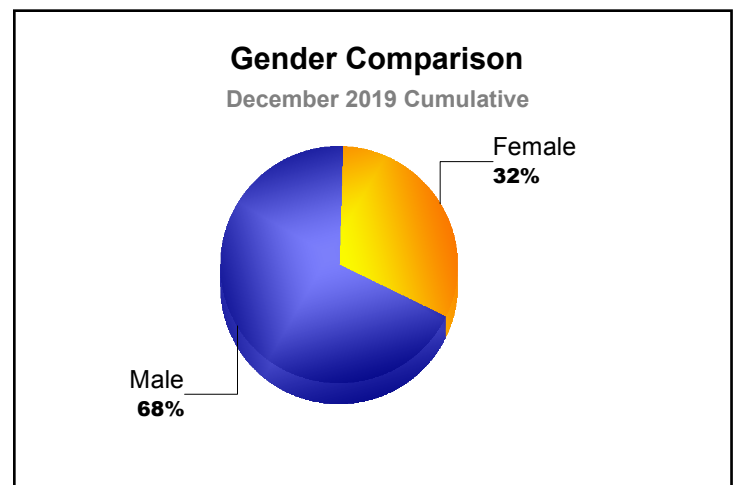

Year	New Clubs	Dropped Clubs	Gain/ Loss Clubs	New Members	Charter Members	Reinstate Members	Transfer Members	Total Member Added	Total Members Dropped	Gain/ Loss Members
2015-2016	0	-1	-1	106	1	2	8	117	-116	1
2016-2017	0	-1	-1	98	1	8	6	113	-152	-39
2017-2018	0	-1	-1	89	0	1	4	94	-163	-69
2018-2019	0	0	0	66	0	8	4	78	-95	-17
2019-2020	0	0	0	42	0	0	4	46	-59	-13
<b>Average</b>	<b>0</b>	<b>-1</b>	<b>-1</b>	<b>80</b>	<b>0</b>	<b>4</b>	<b>5</b>	<b>90</b>	<b>-117</b>	<b>-27</b>