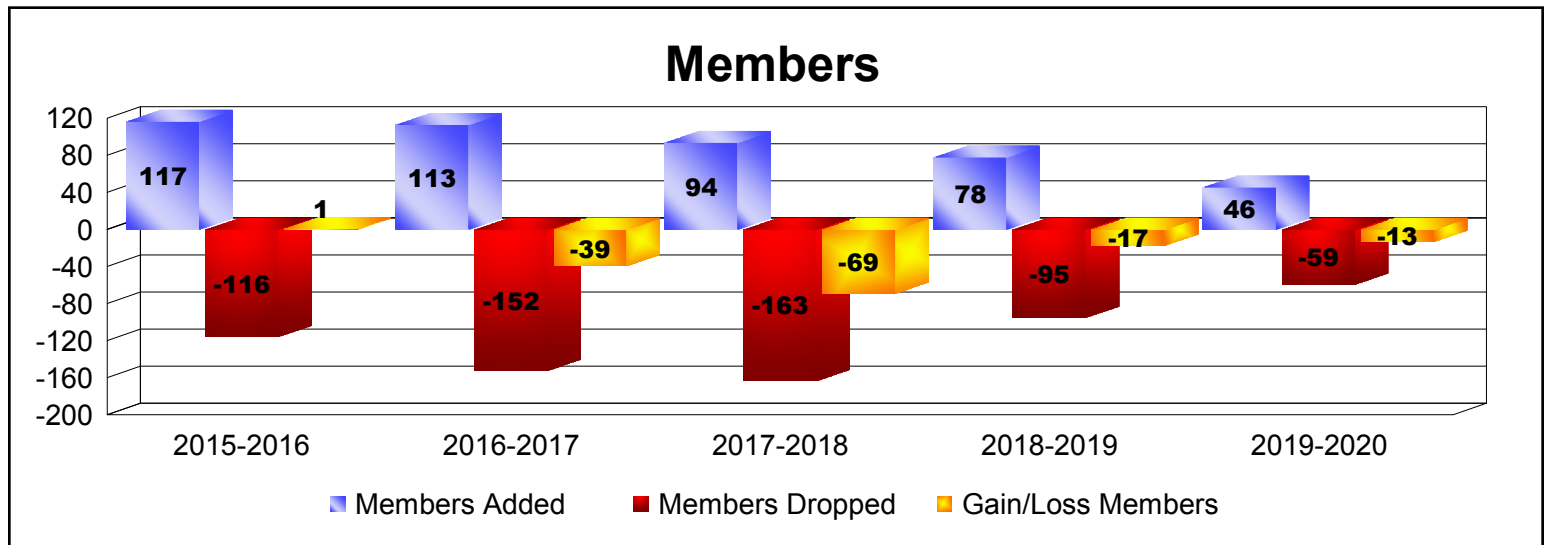

Year	New Clubs	Dropped Clubs	Gain/ Loss Clubs	New Members	Charter Members	Reinstate Members	Transfer Members	Total Member Added	Total Members Dropped	Gain/ Loss Members
2015-2016	0	-1	-1	106	1	2	8	117	-116	1
2016-2017	0	-1	-1	98	1	8	6	113	-152	-39
2017-2018	0	-1	-1	89	0	1	4	94	-163	-69
2018-2019	0	0	0	66	0	8	4	78	-95	-17
2019-2020	0	0	0	42	0	0	4	46	-59	-13
<b>Average</b>	<b>0</b>	<b>-1</b>	<b>-1</b>	<b>80</b>	<b>0</b>	<b>4</b>	<b>5</b>	<b>90</b>	<b>-117</b>	<b>-27</b>

Year	New Clubs	Dropped Clubs	Gain/ Loss Clubs	New Members	Charter Members	Reinstate Members	Transfer Members	Total Member Added	Total Members Dropped	Gain/ Loss Members
2015-2016	0	0	0	21	0	0	0	21	-17	4
2016-2017	1	0	1	10	22	0	1	33	-38	-5
2017-2018	0	-1	-1	10	1	0	0	11	-41	-30
2018-2019	0	0	0	18	0	0	1	19	-9	10
2019-2020	0	0	0	6	0	0	0	6	-8	-2
<b>Average</b>	<b>0</b>	<b>0</b>	<b>0</b>	<b>13</b>	<b>5</b>	<b>0</b>	<b>0</b>	<b>18</b>	<b>-23</b>	<b>-5</b>